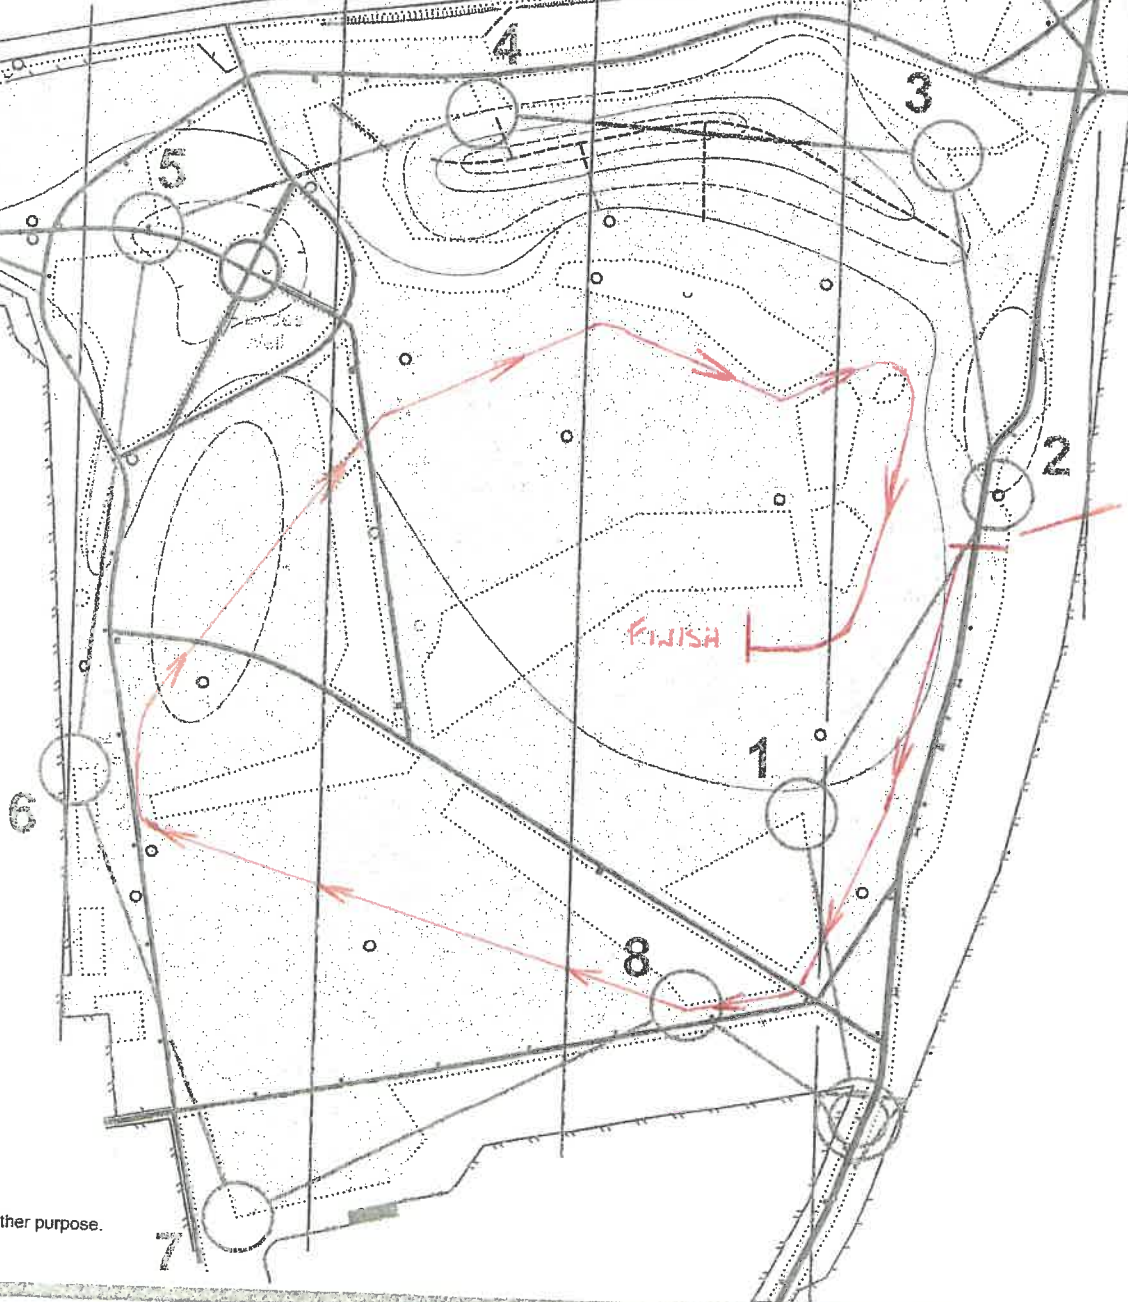

Bedes Well

Ye 4 Girls - 1000m

Scale 1:3000, Contours - 5m

MNT11

Course 2 - 1.4km

START - lamp post

1. 111 Veg change, N tip
2. 110 Manhole cover
3. 109 SE Veg change, W tip
4. 105 W Veg change, SE tip
5. 104 Lamp post
6. 103 Thicket, NW corner
7. 102 Veg change, SW corner
8. 108 Veg change, SW tip

Navigate 124m to finish

NORTHERN NAVIGATORS
ORIENTEERING CLUB
www.northern-navigators.org.uk

- contour
- form line
- steep earth bank
- small depression
- well

- road
- tarmac path
- small path
- high wall
- high fence
- fence
- manhole cover
- litter bin
- seat
- building
- single tree

- open land
- rough open
- rough open scattered trees
- trees - run
- trees - slow run
- trees - fight
- brambles
- distinct veg change

Location NZ319642 - Bedes Well
Topography and survey by R. McKenna, 2011. Survey scale 1:2000
Printed by NN on Lanier 138c colour laser
Copyright - Northern Navigators 2011

No permission of this map gives no right of access for orienteering or any other purpose.
Representation of a track or path does not indicate a right of way.
Permission must be obtained from the landowner.