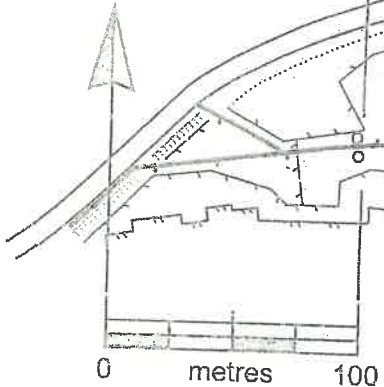

Bedes Well

Ye 4 Girls - 1000m

Scale 1:3000, Contours - 5m

MNT11

Course 2 - 1.4km

START - lamp post

1. 111 Veg change, N tip
2. 110 Manhole cover
3. 109 SE Veg change, W tip
4. 105 W Veg change, SE tip
5. 104 Lamp post
6. 103 Thicket, NW corner
7. 102 Veg change, SW corner
8. 108 Veg change, SW tip

Navigate 124m to finish

NORTHERN NAVIGATORS
ORIENTEERING CLUB
www.northern-navigators.org.uk

- contour
- form line
- steep earth bank
- small depression
- well

- road
- tarmac path
- small path
- high wall
- high fence
- fence
- manhole cover
- litter bin
- seat
- building
- single tree

- open land
- rough open
- rough open scattered trees
- trees - run
- trees - slow run
- trees - fight
- brambles
- distinct veg change

Location NZ319642 - Bedes Well
Topography and survey by R. McKenna, 2011. Survey scale 1:2000
Printed by NN on Lanier 138c colour laser
Copyright - Northern Navigators 2011