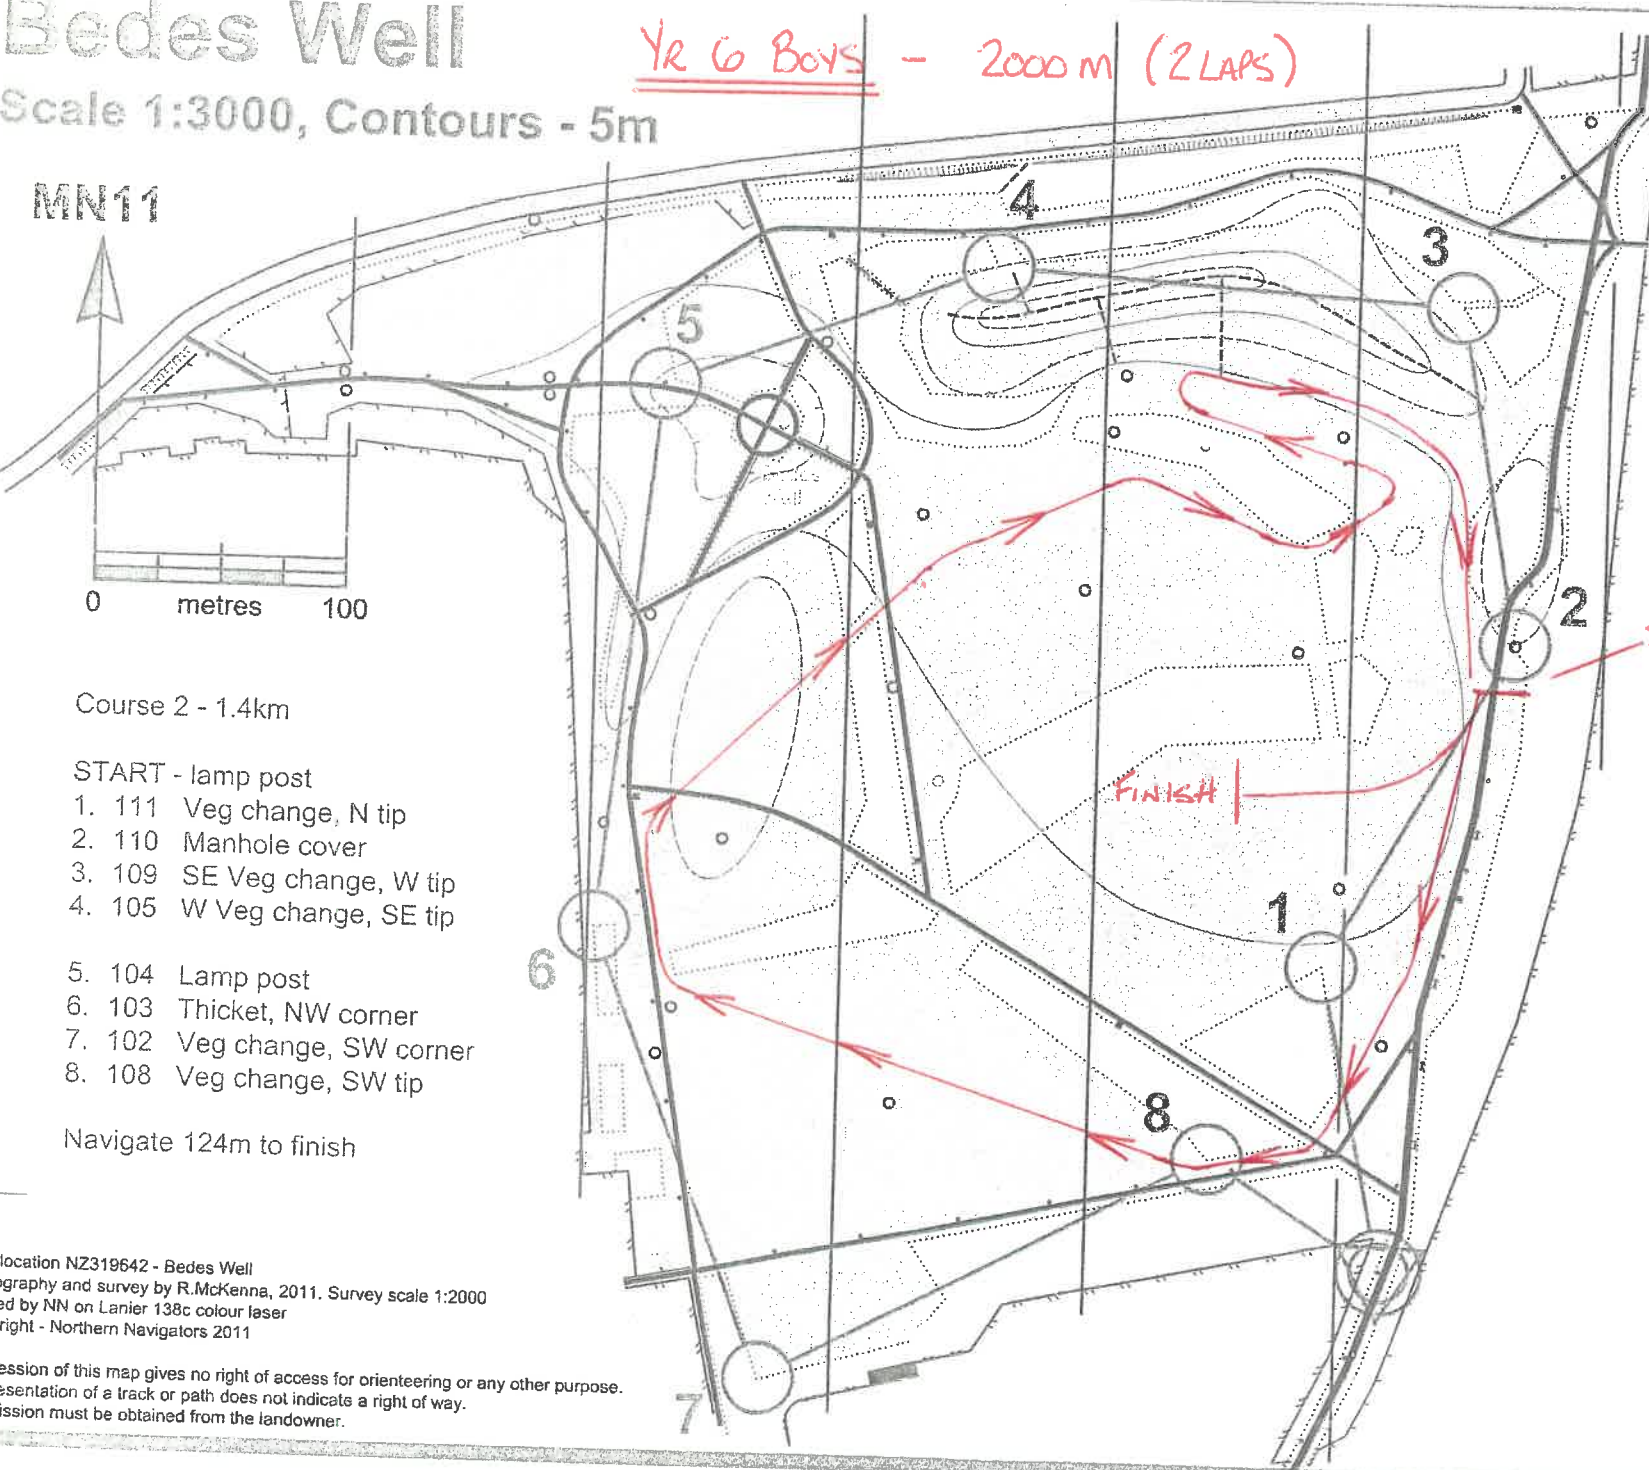

Bedes Well

Scale 1:3000, Contours - 5m

YR 6 BOYS - 2000m (2 LAPS)

MN11

Course 2 - 1.4km

START - lamp post

1. 111 Veg change, N tip
2. 110 Manhole cover
3. 109 SE Veg change, W tip
4. 105 W Veg change, SE tip
5. 104 Lamp post
6. 103 Thicket, NW corner
7. 102 Veg change, SW corner
8. 108 Veg change, SW tip

Navigate 124m to finish

NORTHERN NAVIGATORS
ORIENTEERING CLUB
www.northern-navigators.org.uk

- contour
- form line
- steep earth bank
- small depression
- well

- road
- tarmac path
- small path
- high wall
- high fence
- fence
- manhole cover
- litter bin
- seat
- building
- single tree

- open land
- rough open
- rough open scattered trees
- trees - run
- trees - slow run
- trees - fight
- brambles
- distinct veg change

Map location NZ319642 - Bedes Well
Cartography and survey by R. McKenna, 2011. Survey scale 1:2000
Printed by NN on Lanier 138c colour laser
Copyright - Northern Navigators 2011

Possession of this map gives no right of access for orienteering or any other purpose.
Representation of a track or path does not indicate a right of way.
Permission must be obtained from the landowner.