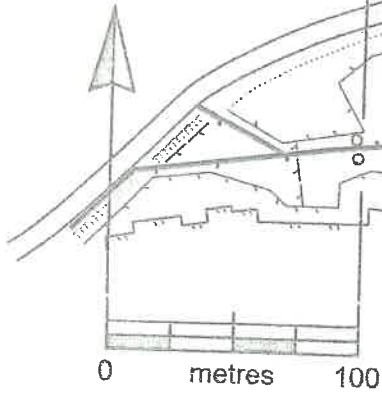

Bedes Well

Scale 1:3000, Contours - 5m

YR 6 BOYS - 2000m (2 LAPS)

MN11

Course 2 - 1.4km

START - lamp post

1. 111 Veg change, N tip
2. 110 Manhole cover
3. 109 SE Veg change, W tip
4. 105 W Veg change, SE tip
5. 104 Lamp post
6. 103 Thicket, NW corner
7. 102 Veg change, SW corner
8. 108 Veg change, SW tip

Navigate 124m to finish

NORTHERN NAVIGATORS
ORIENTEERING CLUB
www.northern-navigators.org.uk

- contour
- form line
- steep earth bank
- small depression
- well

- road
- tarmac path
- small path
- high wall
- high fence
- fence
- manhole cover
- litter bin
- seat
- building
- single tree

- open land
- rough open
- rough open scattered trees
- trees - run
- trees - slow run
- trees - fight
- brambles
- distinct veg change

Map location NZ319642 - Bedes Well
Cartography and survey by R. McKenna, 2011. Survey scale 1:2000
Printed by NN on Lanier 138c colour laser
Copyright - Northern Navigators 2011