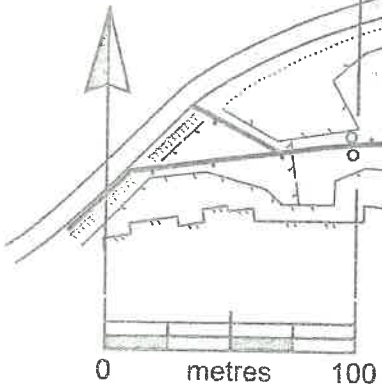

Bedes Well

Ye 5 Boys / Ye 10 Girls 1700m

Scale 1:3000, Contours - 5m

MN11

Course 2 - 1.4km

START - lamp post

1. 111 Veg change, N tip
2. 110 Manhole cover
3. 109 SE Veg change, W tip
4. 105 W Veg change, SE tip
5. 104 Lamp post
6. 103 Thicket, NW corner
7. 102 Veg change, SW corner
8. 108 Veg change, SW tip

Navigate 124m to finish

NORTHERN NAVIGATORS
ORIENTEERING CLUB
www.northern-navigators.org.uk

- contour
- form line
- steep earth bank
- small depression
- well

- road
- tarmac path
- small path
- high wall
- high fence
- fence
- manhole cover
- litter bin
- seat
- building
- single tree

- open land
- rough open
- rough open scattered trees
- trees - run
- trees - slow run
- trees - fight
- brambles
- distinct veg change

Map location NZ319642 - Bedes Well
Cartography and survey by R. McKenna, 2011. Survey scale 1:2000
Printed by NN on Lanier 138c colour laser
Copyright - Northern Navigators 2011